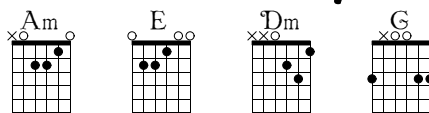

# God Rest Ye Merry Gentlemen

Standard tuning

E-Gt

1

Am

E

TAB

4/4

1 - 2 | 2 0 0 3 | 1 0 2 0 | 2 0 1 3 | 0 2

God rest ye mer-ry gen-tle-men let noth-ing you dis-may. Re-

Am

E

TAB

6

0 0 3 | 1 0 2 0 | 2 0 1 3 | 0 0

mem-ber Christ our Sav-ior was born on Christ-mas day. To