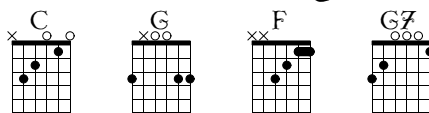

# Silent Night

Standard tuning

1 C

E-Gt TAB 3/4

0 2 0 | 2 | 0 2 0 | 2

Si- - lent night ho- - ly night,

5 G C

E-Gt TAB 3 0 1 1 0

all is calm all is bright.

9 F C

E-Gt TAB 2 2 1 0 2 0 2 0 2

Round yon vir- - gin moth- er and child,

13 F C

E-Gt TAB 2 2 1 0 2 0 2 0 2

ho- ly in- fant so ten- der and mild.

17 G G7 C

E-Gt TAB 3 3 1 3 0 0 0

Sleep in heav- en- ly p-- eace,

21 G7 C

E-Gt TAB 1 0 2 0 3 0 3 3

sl- eep in heav- en ly peace.